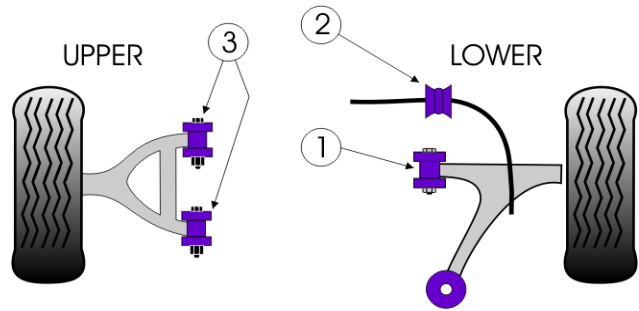

MAZDA

MX5 MK 3 (2005 on)

1	Front Lower Wishbone Front Bush		
	NC0-0920	2 per car	
2	Front Antiroll Bar Bush		
	NC0-0921	2 per car / 21mm	
3	Front Upper Wishbone Bush		
	NC0-0922	4 per car	
4	Rear Trailing Arm Rear Bush		
	NC0-0923	2 per car	
5	Rear Trailing Arm Front Bush		
	NC0-0924	2 per car	
6	Rear Track Control Arm Inner Bush		
	NC0-0925	2 per car	
7	Rear Link Arm Inner Bush		
	NC0-0926	2 per car	
8	Rear Antiroll Bar Bush		
	NC0-0927	2 per car/12mm	
9	Rear Upper Forward Link Arm Inner Bush		
	NC0-0928	2 per car	
10	Rear Upper Rear Link Arm Inner Bush		
	NC0-0929	2 per car	

KITS	

NOTES	Check rollbar diameter before ordering

Prices shown are GB Pounds plus VAT
 All parts are priced individually
 and should be ordered in the quantity
 listed as "per car"

MAZDA MX5
(2005 on)